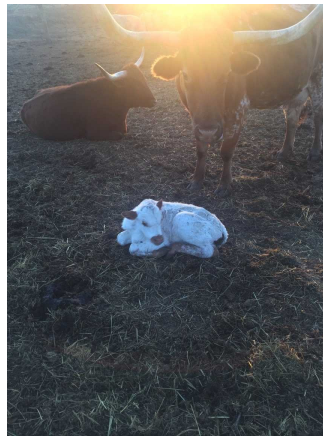

7D Longhorns

heifer15

Date of Birth: 02/28/2018
 Registration 1: 5/8

Courtesy of 7D Longhorns