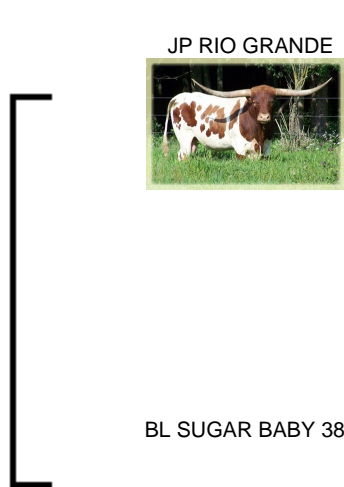

SWEET SALLY CHEX SRC

Date of Birth: 08/06/2011
Registration 1: CI275239
Breeder: BOB & PAM LOOMIS
Owner: Dusty Leonard/Jason Priessler

This Bandera daughter is putting another piece of the puzzle in place. She has size and color and is raising a sweet heifer calf. Thank you to Jason and Lisa Priessler of Huskerland Longhorns for partnering on this cow.

TTT: 73.4375 on 11/23/2018

GR GRAND UNLIMITED

Possum Queen

Bueno Chex

LADY LITE

J.R. GRAND SLAM

TX W Lucky Lady

VJ TOMMIE (AKA UNLIMITED)