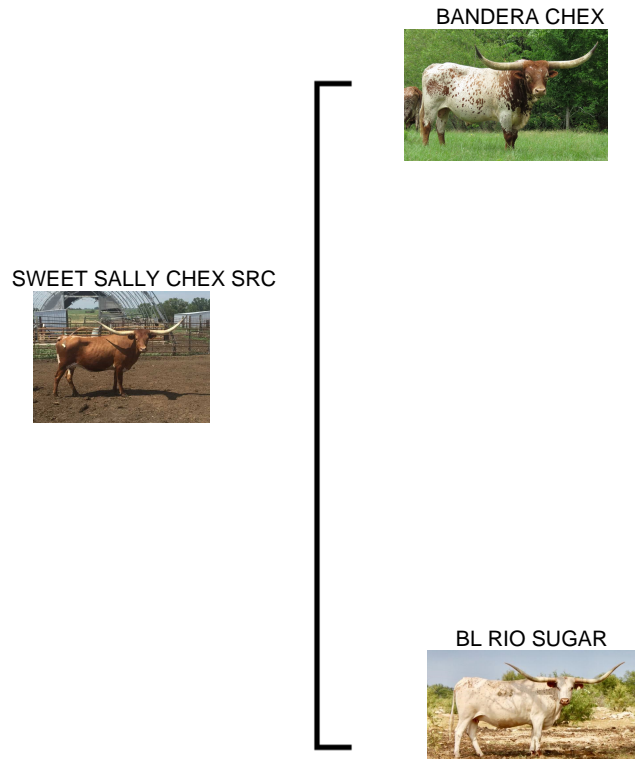

SWEET SALLY CHEX SRC

Date of Birth: 08/06/2011
Registration 1: CI275239
Breeder: BOB & PAM LOOMIS
Owner: Dusty Leonard/Jason Priessler

This Bandera daughter is putting another piece of the puzzle in place. She has size and color and is raising a sweet heifer calf. Thank you to Jason and Lisa Priessler of Huskerland Longhorns for partnering on this cow.

TTT: 73.4375 on 11/23/2018

GR GRAND UNLIMITED

Possum Queen

Bueno Chex

LADY LITE

J.R. GRAND SLAM

TX W Lucky Lady

VJ TOMMIE (AKA UNLIMITED)

OVERWHELMING SUGAR