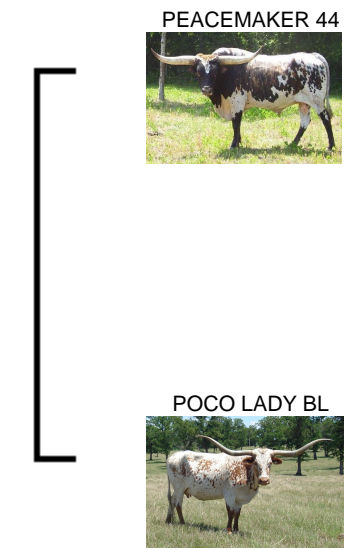

SWEET SALLY CHEX SRC

Date of Birth: 08/06/2011
Registration 1: CI275239
Breeder: BOB & PAM LOOMIS
Owner: Dusty Leonard/Jason Priessler

This Bandera daughter is putting another piece of the puzzle in place. She has size and color and is raising a sweet heifer calf. Thank you to Jason and Lisa Priessler of Huskerland Longhorns for partnering on this cow.

TTT: 73.4375 on 11/23/2018

GR GRAND UNLIMITED

Possum Queen

Bueno Chex

LADY LITE

J.R. GRAND SLAM

TX W Lucky Lady

VJ TOMMIE (AKA UNLIMITED)